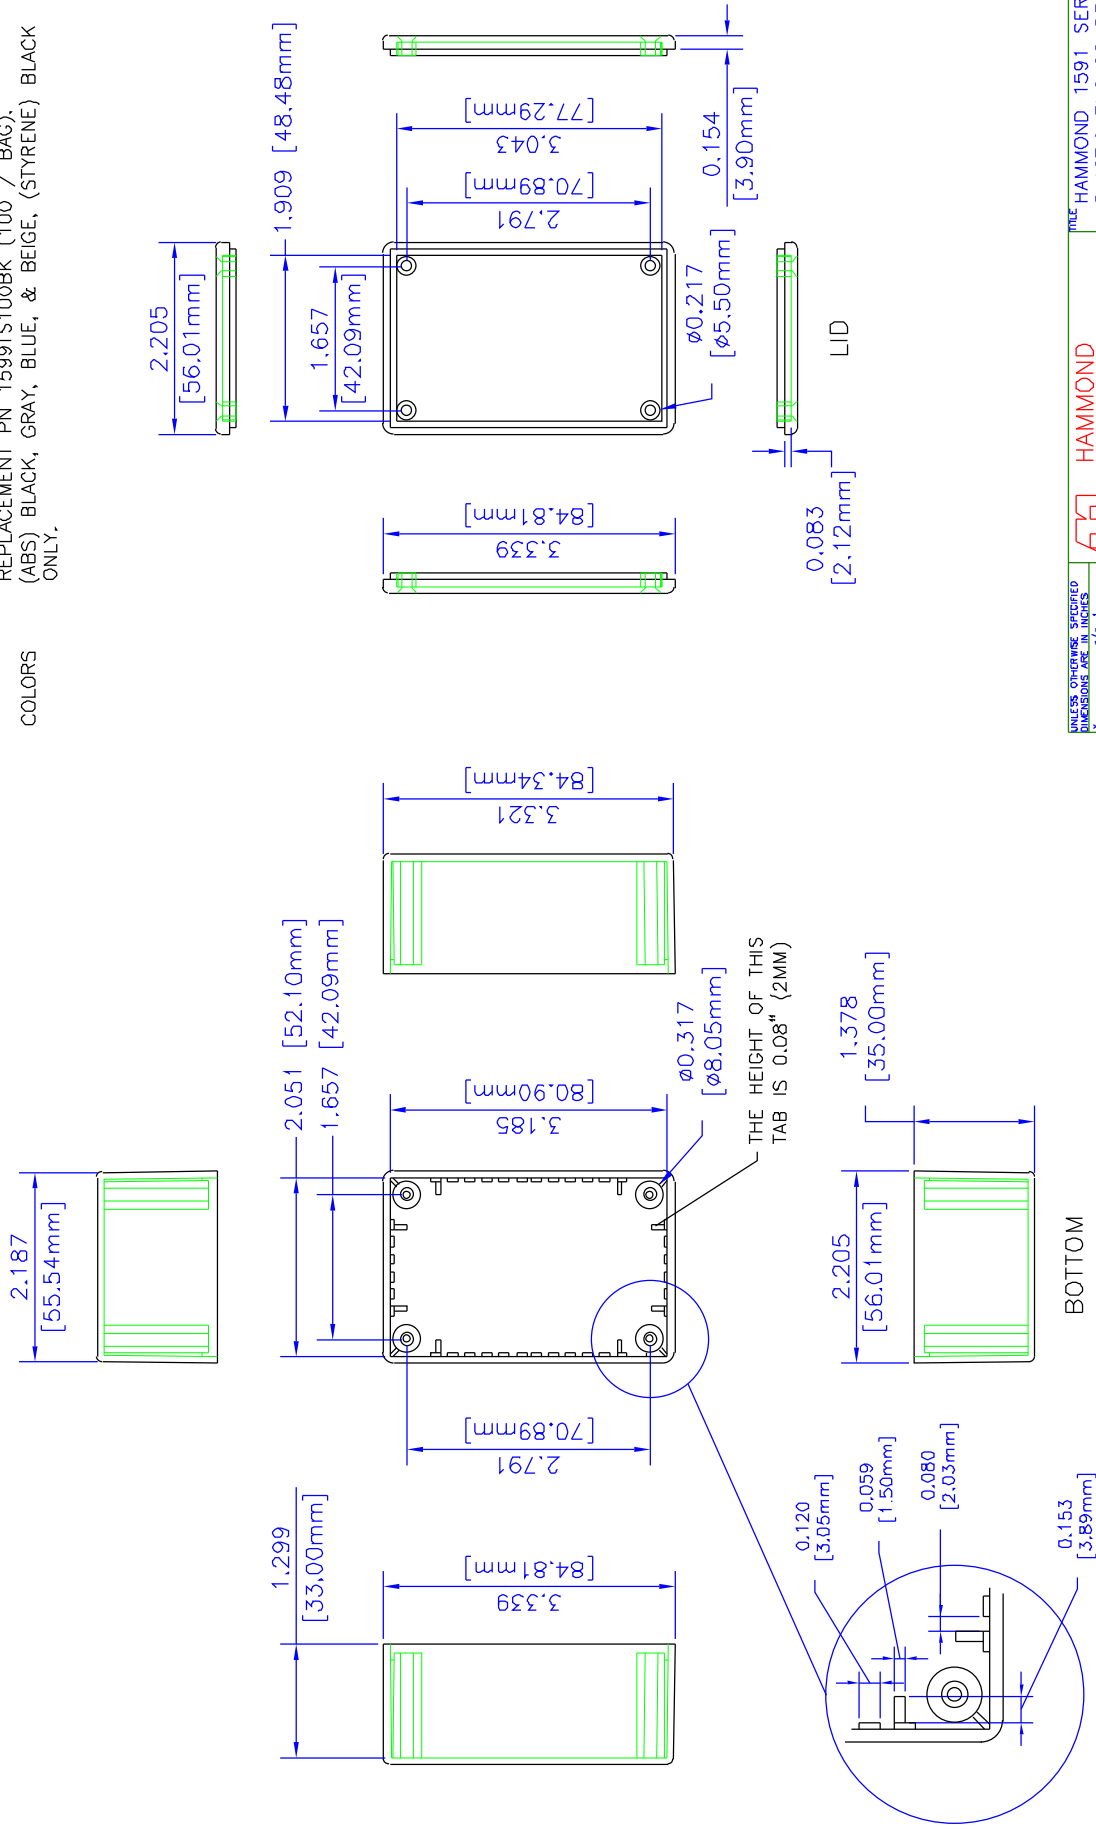

NOTES

MATERIAL (ABS) FLAME RETARDANT UL94 V0 MATERIAL WITH BRASS INSERTS IN CORNER POSTS.
(STYRENE) IS NON-FLAME RETARDANT WITHOUT BRASS INSERTS.

PARTS (ABS) VERSION MACHINE SCREWS M3-0.5 x 10mm.
REPLACEMENT PN 1591MS100 (100 / BAG). (STYRENE) VERSION SELF TAPPING #4 x 0.5".
REPLACEMENT PN 1599TS100BK (100 / BAG).

COLORS (ABS) BLACK, GRAY, BLUE, & BEIGE, (STYRENE) BLACK ONLY.

HAMMOND MANUFACTURING

WEB: WWW.HAMMONDMFG.COM

FILE: HAMMOND_1591_SERIES
PLASTIC ENCLOSURE

DRAWN BY: M/JM DATE: 07/24/00

SCALE: 1 OF 1

PART NUMBER: 1591L