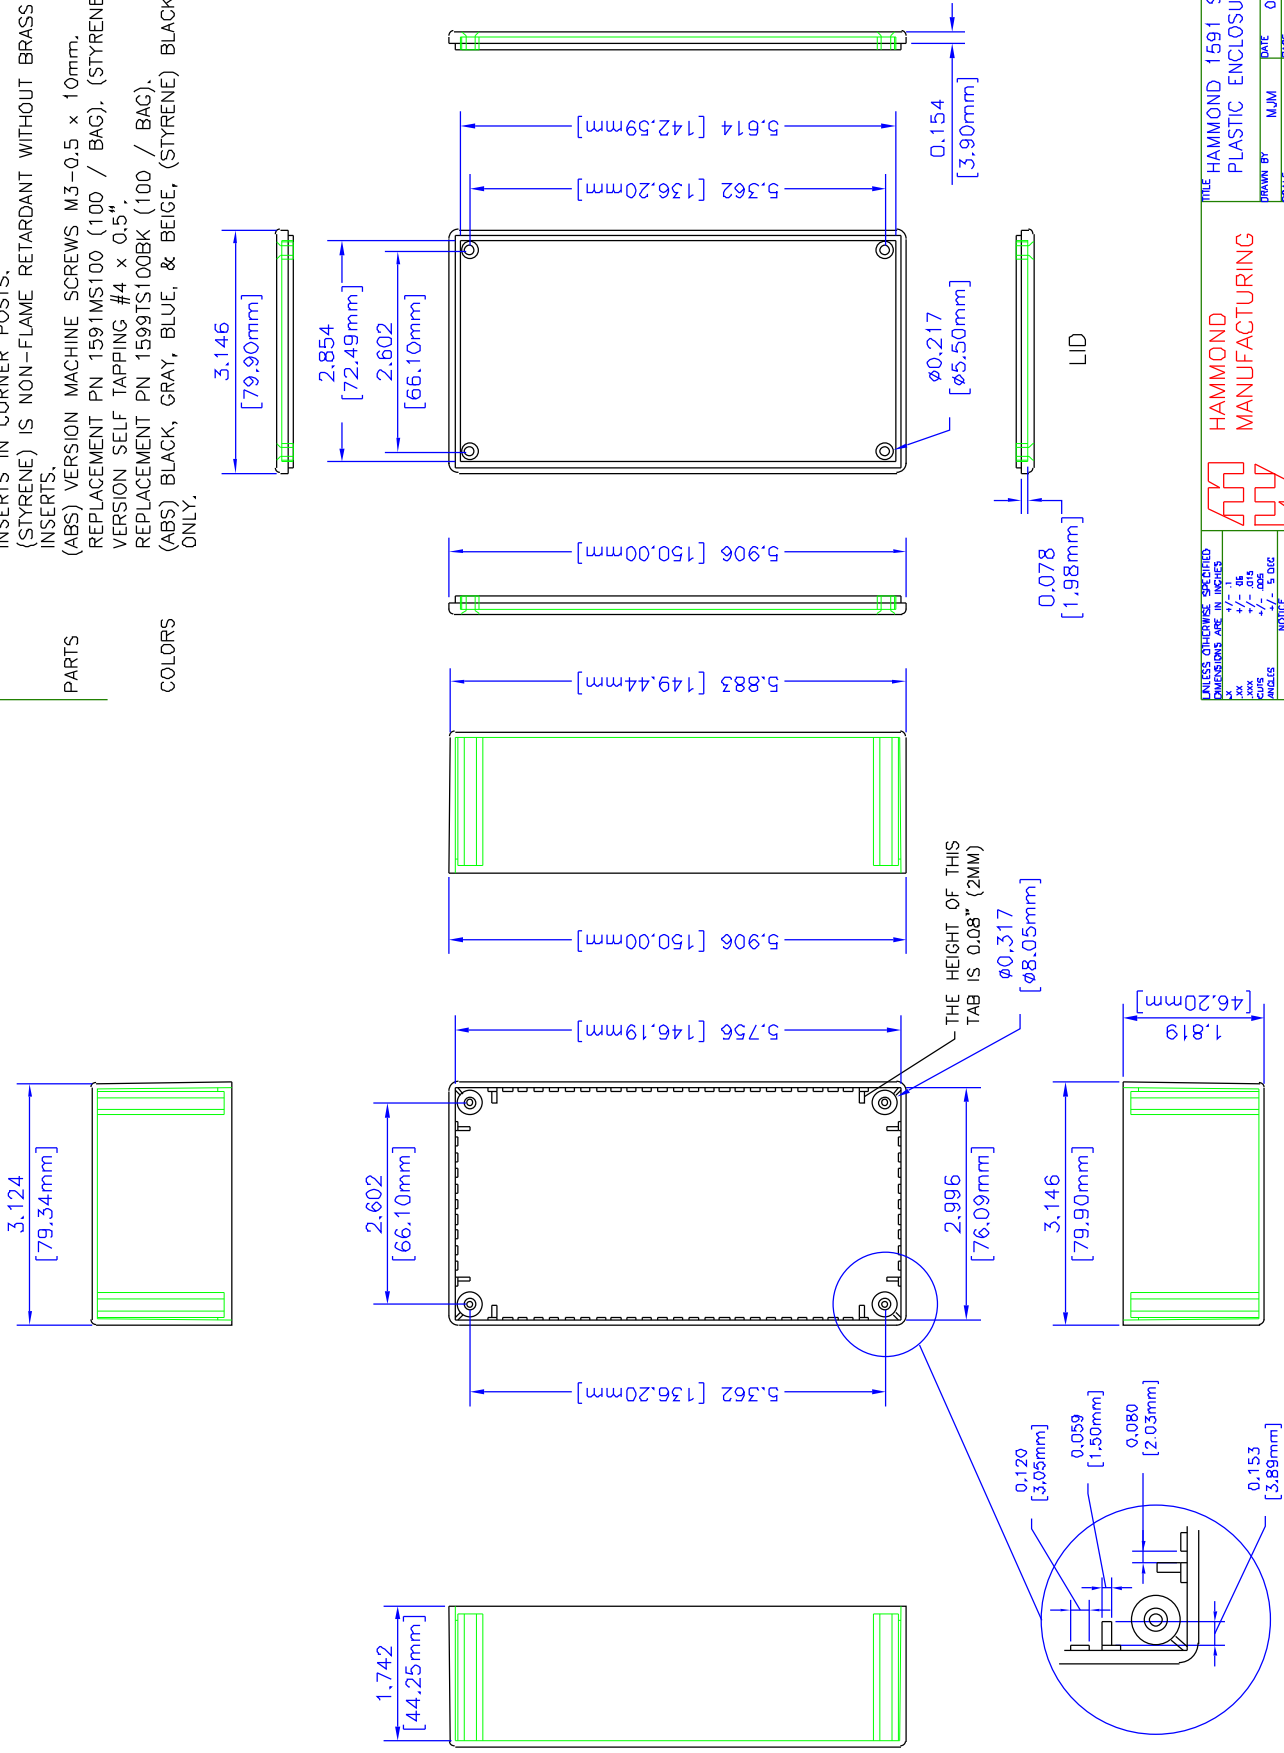

NOTES

1. **MATERIAL** (ABS) FLAME RETARDANT UL94 V0 MATERIAL WITH BRASS INSERTS IN CORNER POSTS.
   (STYRENE) IS NON-FLAME RETARDANT WITHOUT BRASS INSERTS.
2. **PARTS** (ABS) VERSION MACHINE SCREWS M3-0.5 x 10mm.
   REPLACEMENT PN 1591MS100 (100 / BAG), (STYRENE) VERSION SELF TAPPING #4 x 0.5".
   REPLACEMENT PN 1599TS100BK (100 / BAG).
3. **COLORS** (ABS) BLACK, GRAY, BLUE, & BEIGE, (STYRENE) BLACK ONLY.

HAMMOND MANUFACTURING

WEB: WWW.HAMMONDMFG.COM

TITLE: HAMMOND 1591 SERIES PLASTIC ENCLOSURE
DRAWN BY: MJM
DATE: 06/08/00
SCALE: 1 DF 1
PART NUMBER: 1591D