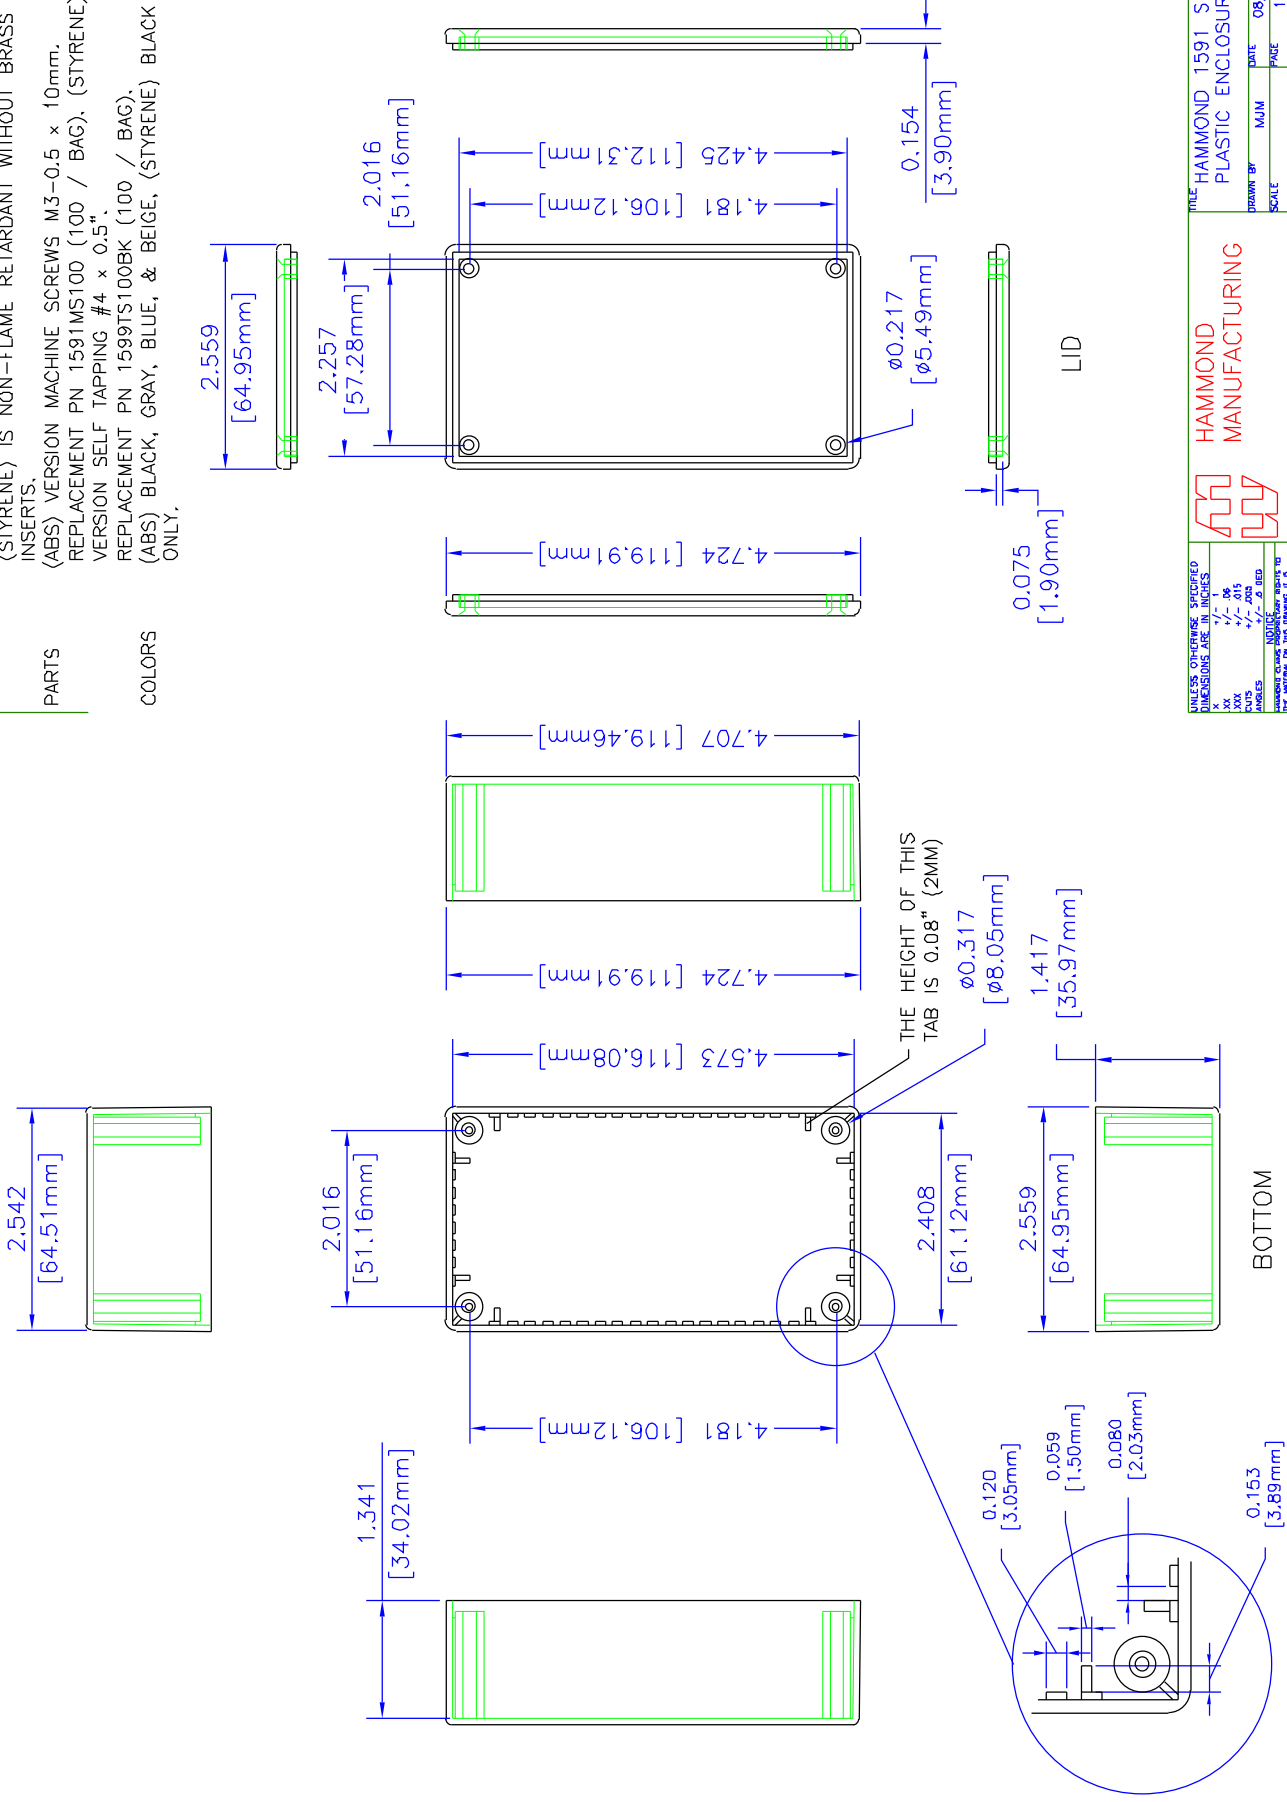

NOTES

1. **MATERIAL** (ABS) FLAME RETARDANT UL94 V0 MATERIAL WITH BRASS INSERTS IN CORNER POSTS.
   (STYRENE) IS NON-FLAME RETARDANT WITHOUT BRASS INSERTS.
2. **PARTS** (ABS) VERSION MACHINE SCREWS M3-0.5 x 10mm.
   REPLACEMENT PN 1591MS100 (100 / BAG). (STYRENE) VERSION SELF TAPPING #4 x 0.5".
   REPLACEMENT PN 1599TS100BK (100 / BAG).
3. **COLORS** (ABS) BLACK, GRAY, BLUE, & BEIGE, (STYRENE) BLACK ONLY.