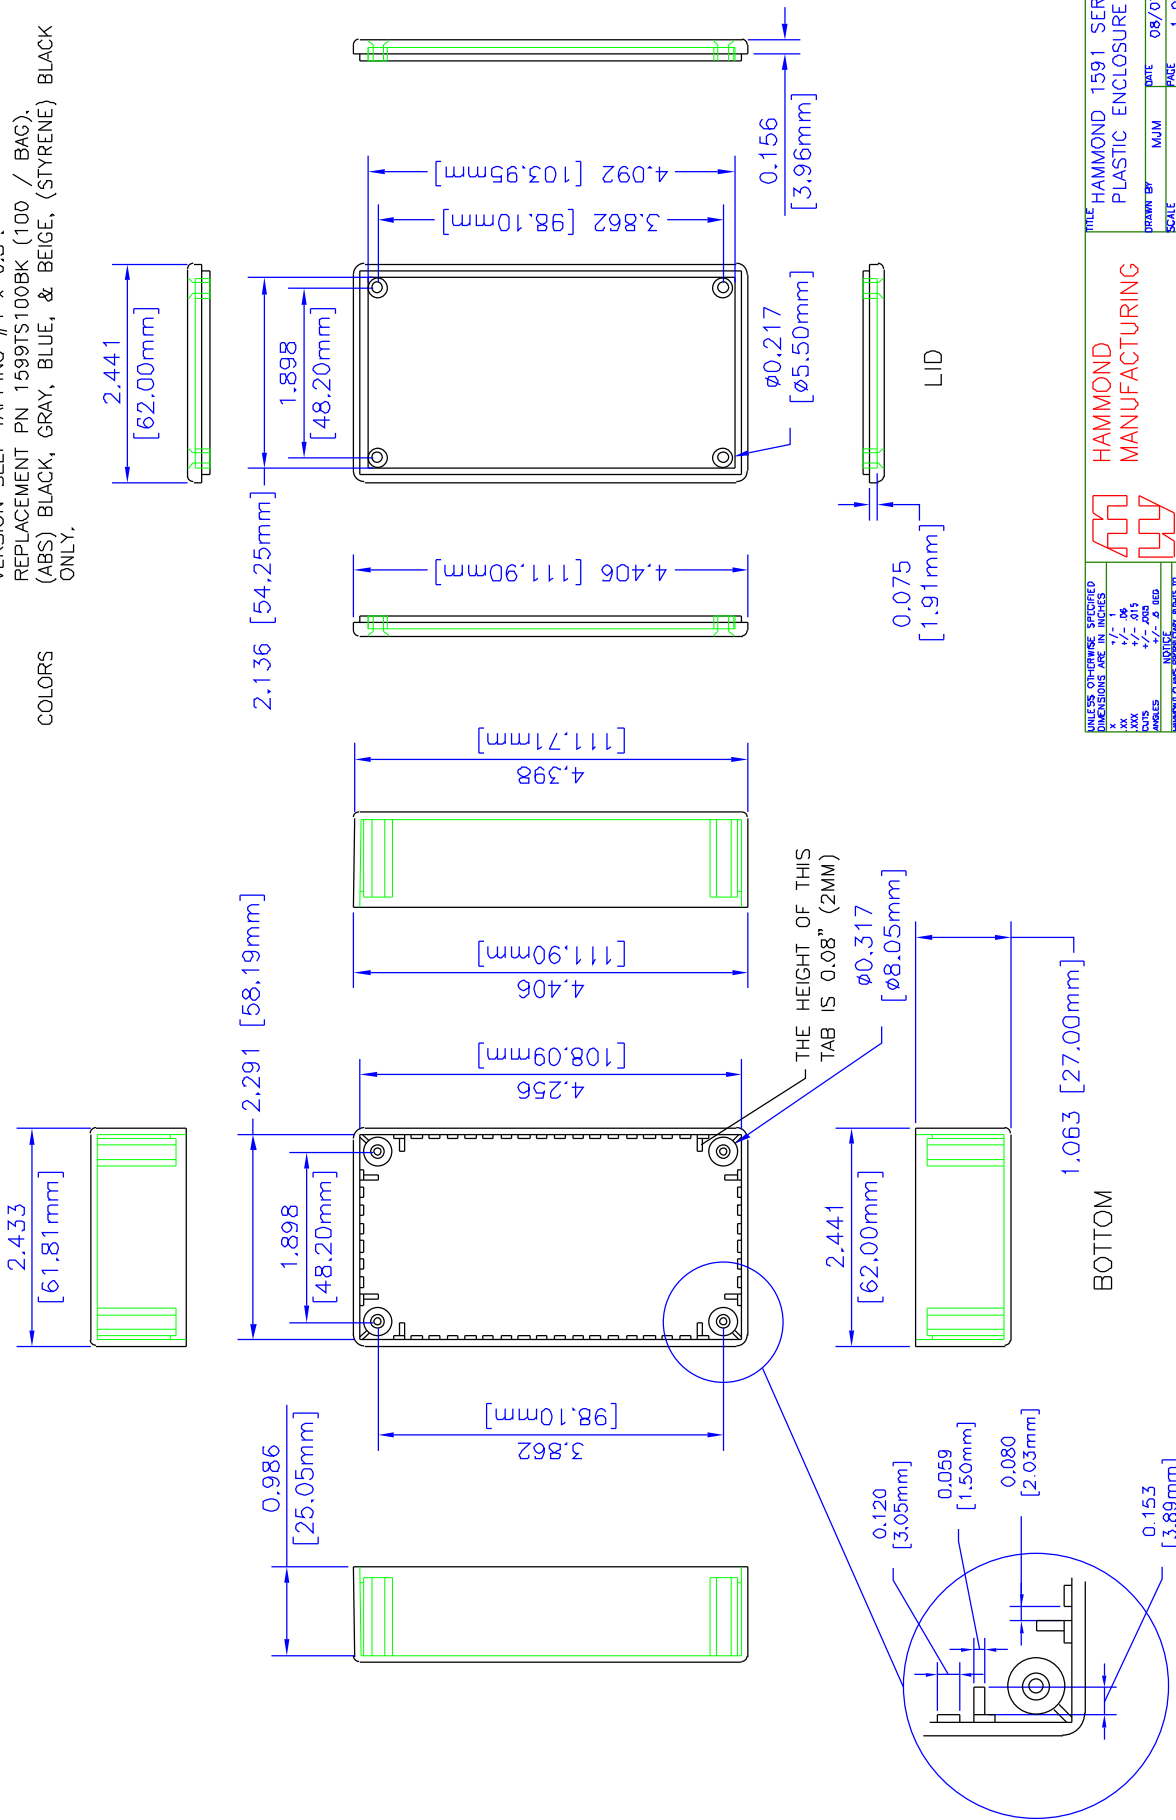

NOTES

1. **MATERIAL** (ABS) FLAME RETARDANT UL94 V0 MATERIAL WITH BRASS INSERTS IN CORNER POSTS.
   (STYRENE) IS NON-FLAME RETARDANT WITHOUT BRASS INSERTS.
2. **PARTS** (ABS) VERSION MACHINE SCREWS M3-0.5 x 10mm.
   REPLACEMENT PN 1591MS100 (100 / BAG). (STYRENE) VERSION SELF TAPPING #4 x 0.5".
   REPLACEMENT PN 1599TS100BK (100 / BAG).
   (ABS) BLACK, GRAY, BLUE, & BEIGE. (STYRENE) BLACK ONLY.
3. **COLORS**

HAMMOND MANUFACTURING

WWW.HAMMONDMFG.COM

TITLE: HAMMOND 1591 SERIES PLASTIC ENCLOSURE

DRAWN BY: MJM

DATE: 08/07/00

SCALE: 1 OF 1

PART NUMBER: 1591B