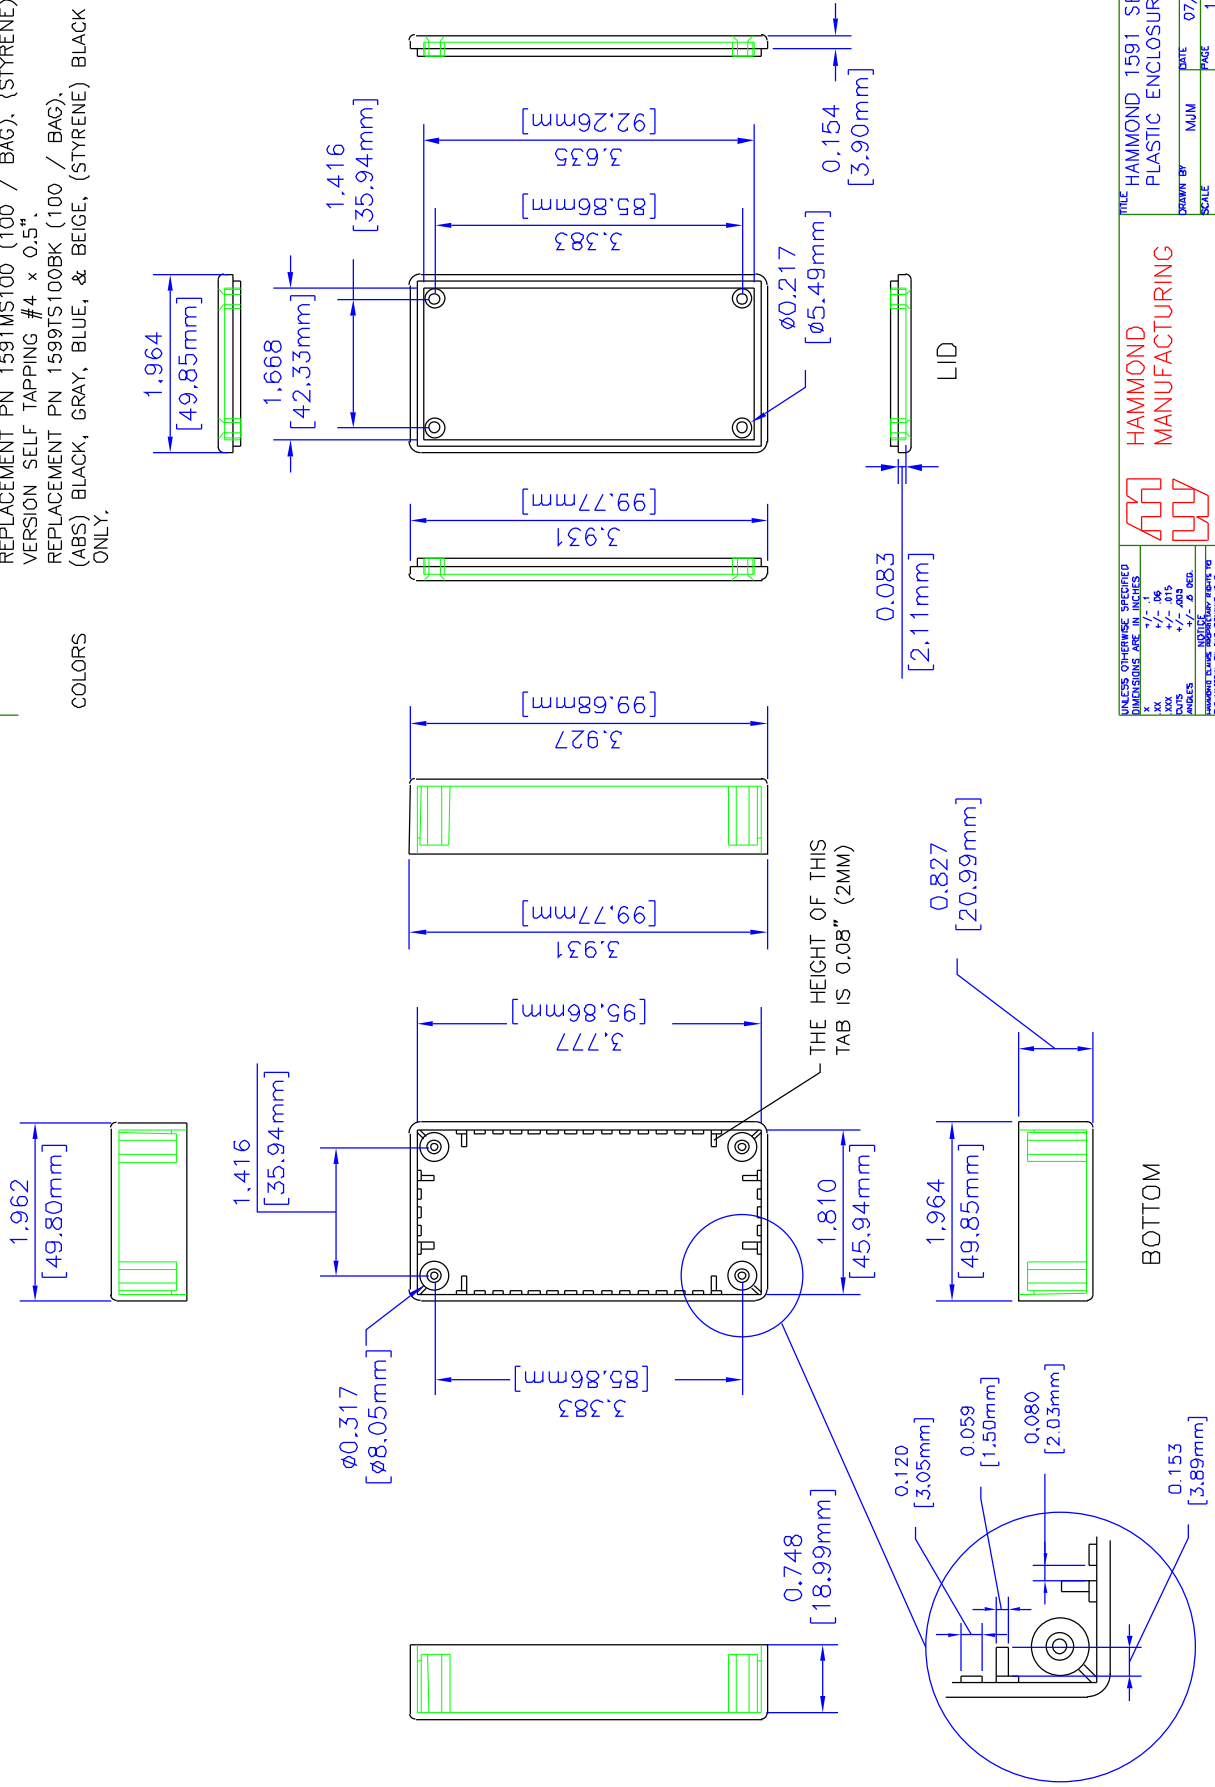

NOTES

1. **MATERIAL** (ABS) FLAME RETARDANT UL94 V0 MATERIAL WITH BRASS INSERTS IN CORNER POSTS.
   (STYRENE) IS NON-FLAME RETARDANT WITHOUT BRASS INSERTS.
2. **PARTS** (ABS) VERSION MACHINE SCREWS M3-0.5 x 10mm.
   REPLACEMENT PN 1591MS100 (100 / BAG). (STYRENE) VERSION SELF TAPPING #4 x 0.5".
   REPLACEMENT PN 1599TS100BK (100 / BAG).
3. **COLORS** (ABS) BLACK, GRAY, BLUE, & BEIGE. (STYRENE) BLACK ONLY.