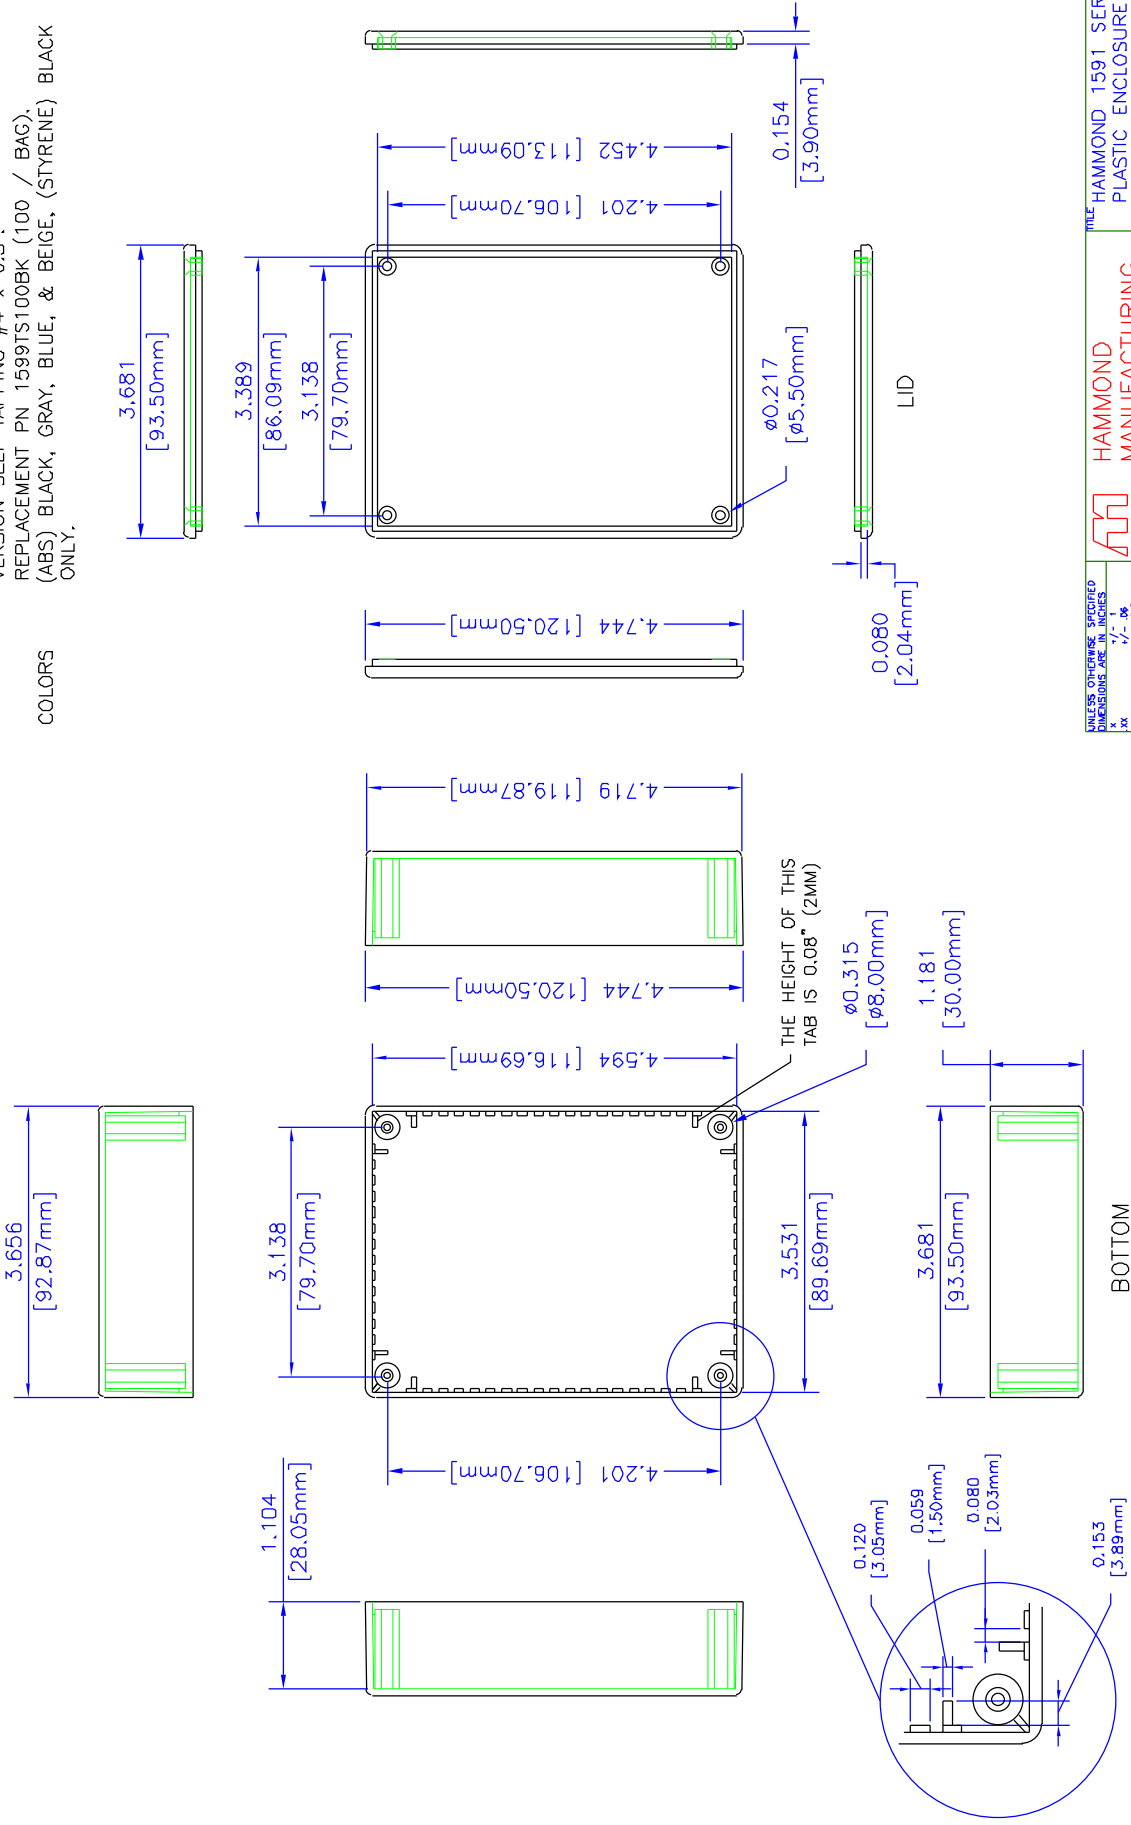

NOTES

MATERIAL (ABS) FLAME RETARDANT UL94 VO MATERIAL WITH BRASS INSERTS IN CORNER POSTS.
(STYRENE) IS NON-FLAME RETARDANT WITHOUT BRASS INSERTS.

PARTS (ABS) VERSION MACHINE SCREWS M3-0.5 x 10mm.
REPLACEMENT PN 1591MS100 (100 / BAG). (STYRENE) VERSION SELF TAPPING #4 x 0.5".
REPLACEMENT PN 1599TS100BK (100 / BAG).
(ABS) BLACK, GRAY, BLUE, & BEIGE, (STYRENE) BLACK ONLY.

COLORS

UNLESS OTHERWISE SPECIFIED IN INCHES
DIMENSIONS ARE IN INCHES

XX ✓
XXX ✓
ANGLES ✓
DIMENSIONS OF UNLESS OTHERWISE SPECIFIED IN MILLIMETERS SHALL BE TO THE NEAREST 0.10MM UNLESS OTHERWISE SPECIFIED

HAMMOND MANUFACTURING

WEB: WWW.HAMMONDMFG.COM

TITLE HAMMOND 1591 SERIES PLASTIC ENCLOSURE
DRAWN BY MJM DATE 08/16/00
SCALE PAGE 1 OF 1
PART NUMBER 1591G