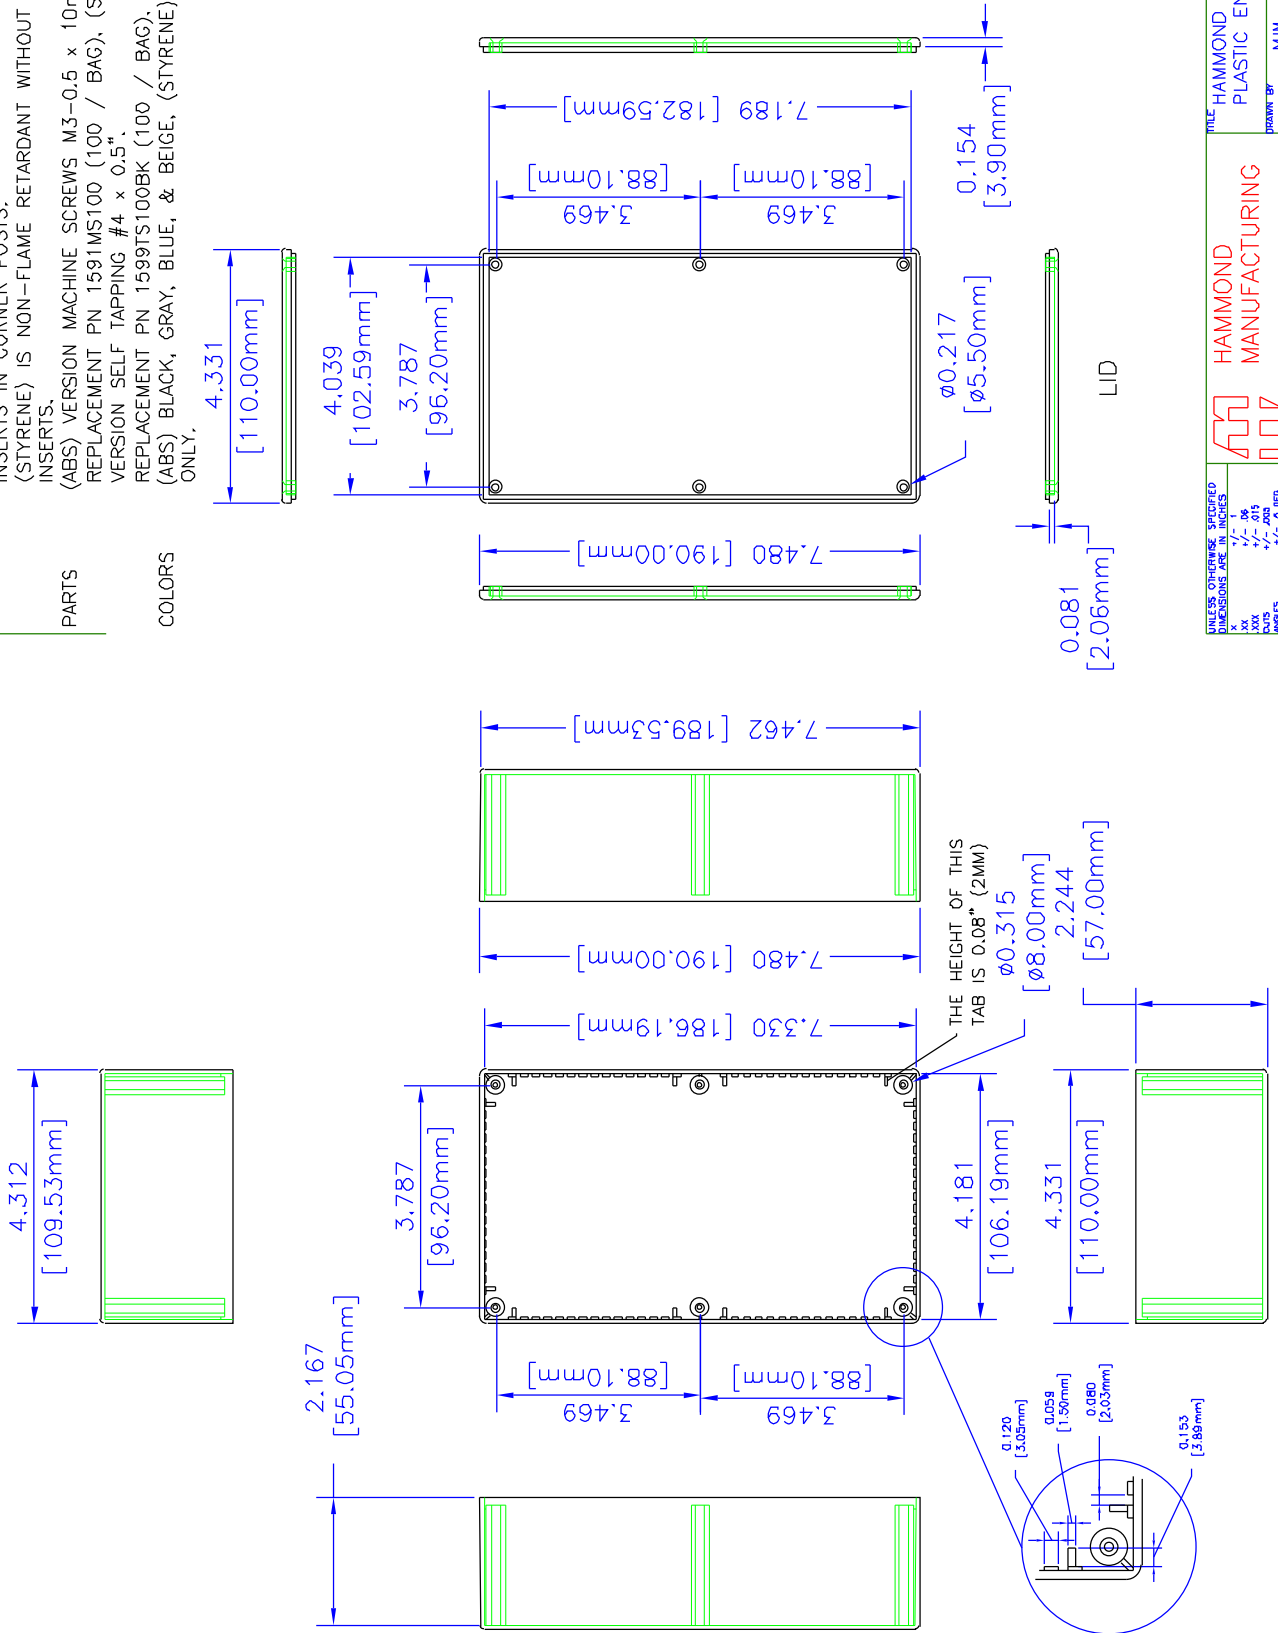

NOTES

MATERIAL (ABS) FLAME RETARDANT UL94 VO MATERIAL WITH BRASS INSERTS IN CORNER POSTS.
(STYRENE) IS NON-FLAME RETARDANT WITHOUT BRASS INSERTS.

PARTS (ABS) VERSION MACHINE SCREWS M3-0.5 x 10mm.
REPLACEMENT PN 1591MS100 (100 / BAG), (STYRENE) VERSION SELF TAPPING #4 x 0.5"
COLORS REPLACEMENT PN 1599TS100BK (100 / BAG).
(ABS) BLACK, GRAY, BLUE, & BEIGE, (STYRENE) BLACK ONLY.

HAMMOND MANUFACTURING
WEB: WWW.HAMMONDMFG.COM

TITLE: HAMMOND 1591 SERIES PLASTIC ENCLOSURE
DRAWN BY: MAIN
DATE: 08/16/00
SCALE: 1 OF 1
PART NUMBER: 1591E